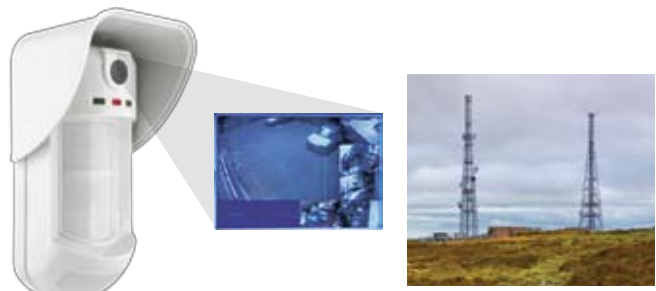

Whatever the application, WatchOUT™ provides the optimal solution

---

WatchOUT™ with Camera

WatchOUT™ detectors enable inclusion of a high-definition camera for viewing the cause of the alarm. Outdoor detector cameras are ideal in applications where budget is limited. It is more cost-effective to install a WatchOUT™ with camera than a separate weatherproof camera.

WatchOUT™ is ideal for protecting remote antenna sites

WatchOUT™ is the only outdoor detector that is reliable enough for protecting remote sites in harsh outdoor environments. From WatchOUT™ connected on the ProSYS™ Bus through IP or GSM/GPRS to SynopSYS™ in the Control Room, RISCO Group has the perfect solution.