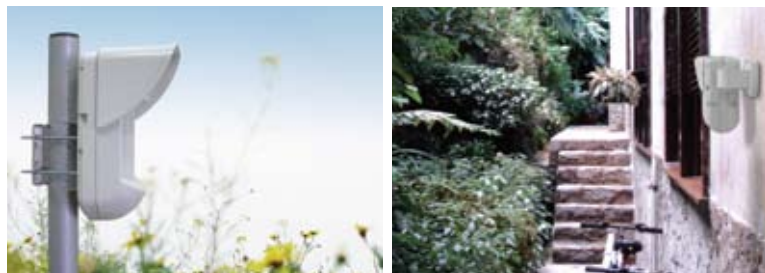

Installation Flexibility ensures precise coverage

WatchOUT™ detectors offer exceptional installation flexibility, enabling precise coverage of the protected terrain. WatchOUT™ eXtreme is now also much easier to install with the hood attached to the cover for easier access to terminal block wiring, snap on swivel and more.

With the Anti-Collision feature that helps achieve optimal and cost-effective coverage, WatchOUT™ can be installed face-to-face or back-to-back. WatchOUT's flexible installation is also due to the detector's variable mounting height - from 1.0m to 2.7m (3' to 8') - and to the wide range of available swivels: wall swivel, barrier swivel, conduit bracket and pole adaptor bracket.