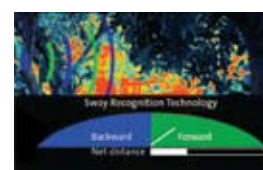

Sway Recognition™ Technology

Powered by two Microwave channels

Trend-setting technology that recognizes and excludes objects that sway but do not travel such as bushes, swaying signs, etc.

The two microwave channels distinguish between microwave pulses of approaching and receding targets, thus measuring the target's net travel distance.

Objects that sway but don't travel are cancelled out, and only real intrusion threats are detected.